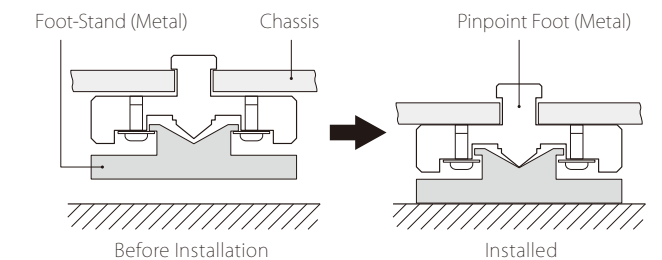

The SE Models' Newly Designed Pinpoint Foot