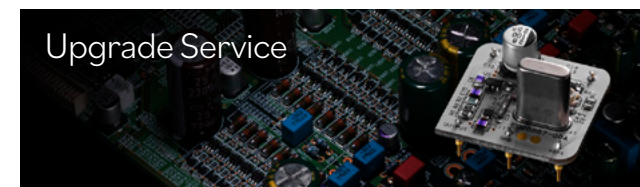

We are proud of our brand and always strive for the best sound.
The SE model we are releasing this time reflects every conceivable technological accumulation from the time the original model was launched to the present.
Innovation always comes from the accumulation of experience.
Towards Esoteric's future milestone, Grandioso's grand story will continue...

For owners of the Grandioso PIX, D1X and K1X we offer an upgrade service to the newly designed SE models. If you would like to upgrade to the SE model, please contact your nearest Esoteric dealer.

Authorized Distributors