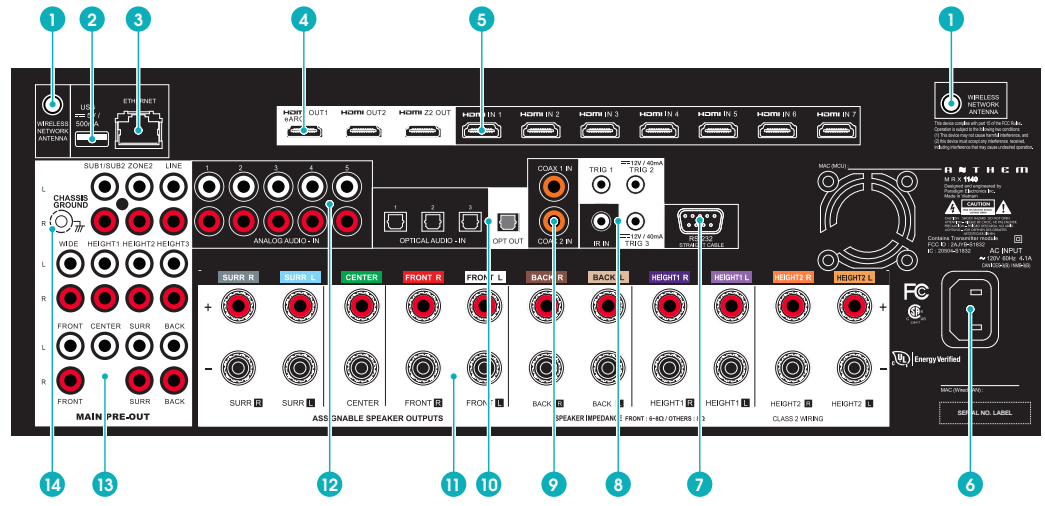

HDMI & VIDEO

- Dolby Vision
- IMAX Enhanced
- HDMI 2.0b & HDCP 2.2
- 4:4:4 Subsampling @ 4K60 (18.2 Gbps)
- High Dynamic Range (HDR)
- Hybrid Log Gamma (HLG)
- BT.2020 Color Gamut
- 4K 50/60 Switching

REAR INPUTS / OUTPUTS

MRX REAR PANELS

1. Wireless antenna connectors
2. USB jack for factory service
3. Local area network connection for IP control and Anthem Room Correction
4. HDMI outputs: HDMI 1 supports eARC (Enhanced Audio Return Channel)
5. HDMI inputs
6. AC input
7. RS-232 interface (bidirectional) for serial control
8. IR input and trigger outputs
9. Coaxial digital audio inputs
10. Optical digital audio inputs and output
11. Speaker connections
12. Analog audio inputs
13. Pre-out connections
14. Chassis ground screw