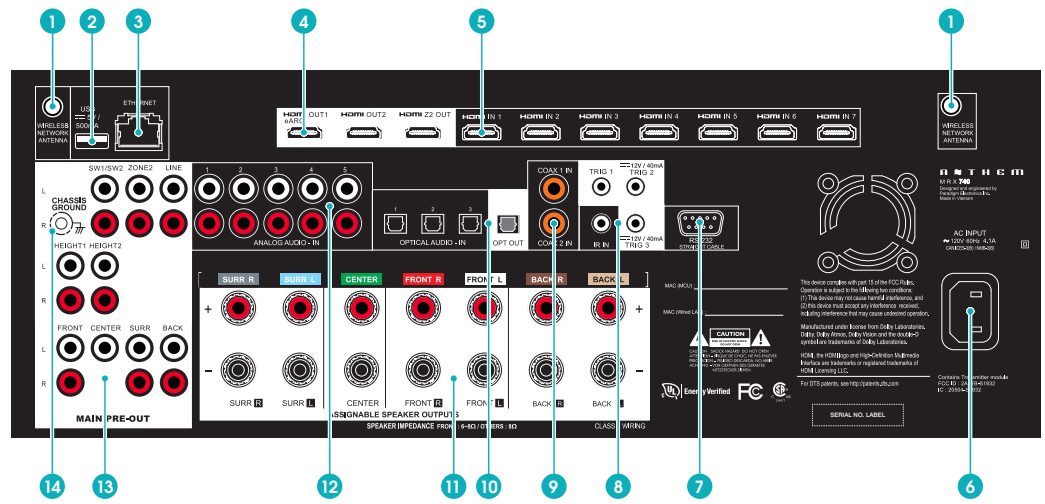

MRX 740 REAR VIEW