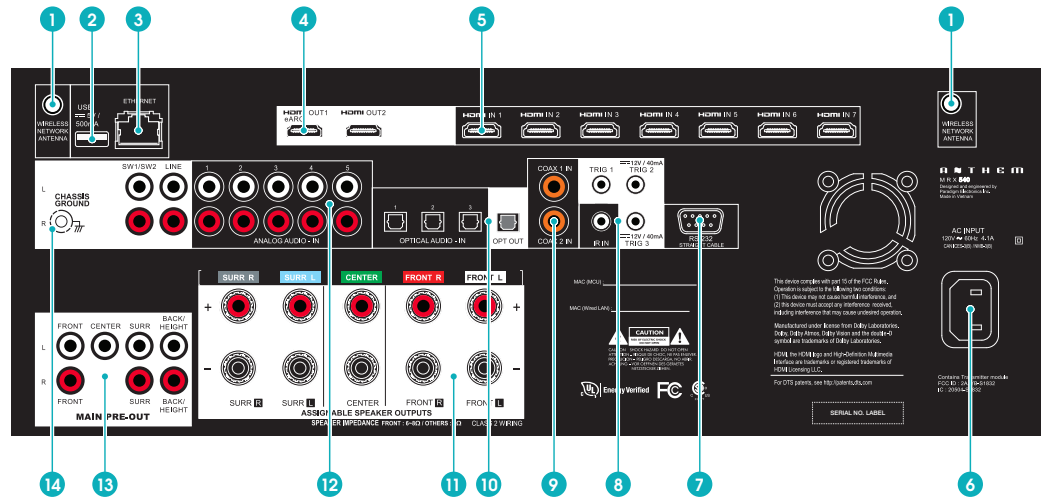

HDMI & VIDEO

- Dolby Vision
- IMAX Enhanced
- HDMI 2.0b & HDCP 2.2
- 4:4:4 Subsampling @ 4K60 (18.2 Gbps)
- High Dynamic Range (HDR)
- Hybrid Log Gamma (HLG)
- BT.2020 Color Gamut
- 4K 50/60 Switching

REAR INPUTS / OUTPUTS

MRX REAR PANELS

1. Wireless antenna connectors
2. USB jack for factory service
3. Local area network connection for IP control and Anthem Room Correction
4. HDMI outputs: HDMI 1 supports eARC (Enhanced Audio Return Channel)
5. HDMI inputs
6. AC input
7. RS-232 interface (bidirectional) for serial control
8. IR input and trigger outputs
9. Coaxial digital audio inputs
10. Optical digital audio inputs and output
11. Speaker connections
12. Analog audio inputs
13. Pre-out connections
14. Chassis ground screw

MRX 1140 REAR VIEW

MRX 740 REAR VIEW

MRX 540 REAR VIEW