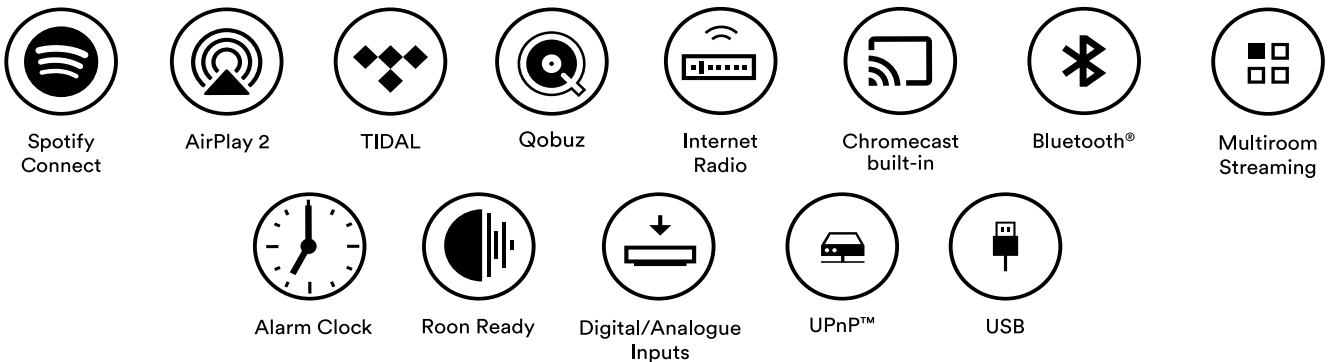

Features

No disturbance, no distractions, no compromise. City office, home study, living or bedrooms, enjoy your music, at your volume - exactly how it's supposed to be heard. Transform any space into your own audio cocoon, lovingly crafted by the British leaders in high-end sound. Then simply escape to your exclusive world, where music, radio and podcasts have never sounded so good.

Uniti Atom Headphone Edition is fully re-engineered to offer the optimal personal listening performance. Using trickle-down technology from its flagship Statement amplifier, Naim has engineered a new discrete headphone amplifier, capable of powering even the most premium headphones with ease, via your choice of 6.35mm jack, Balanced XLR or Pentaconn outputs.

Naim's unique music-streaming platform serves up incredible sound quality, allowing you to escape into your own digital music collection, services such as Qobuz, TIDAL and Spotify, and a world of Internet radio – including a curated collection of HD stations - and podcasts.

AirPlay 2 support, Chromecast built-in and Roon Ready status add even more streaming options, while analogue and digital inputs mean you can connect many other sources, too – including turntables – and a USB input supports playback from sticks/drives. Enjoy a huge range of music file formats, in resolutions up to 32bit/384kHz.