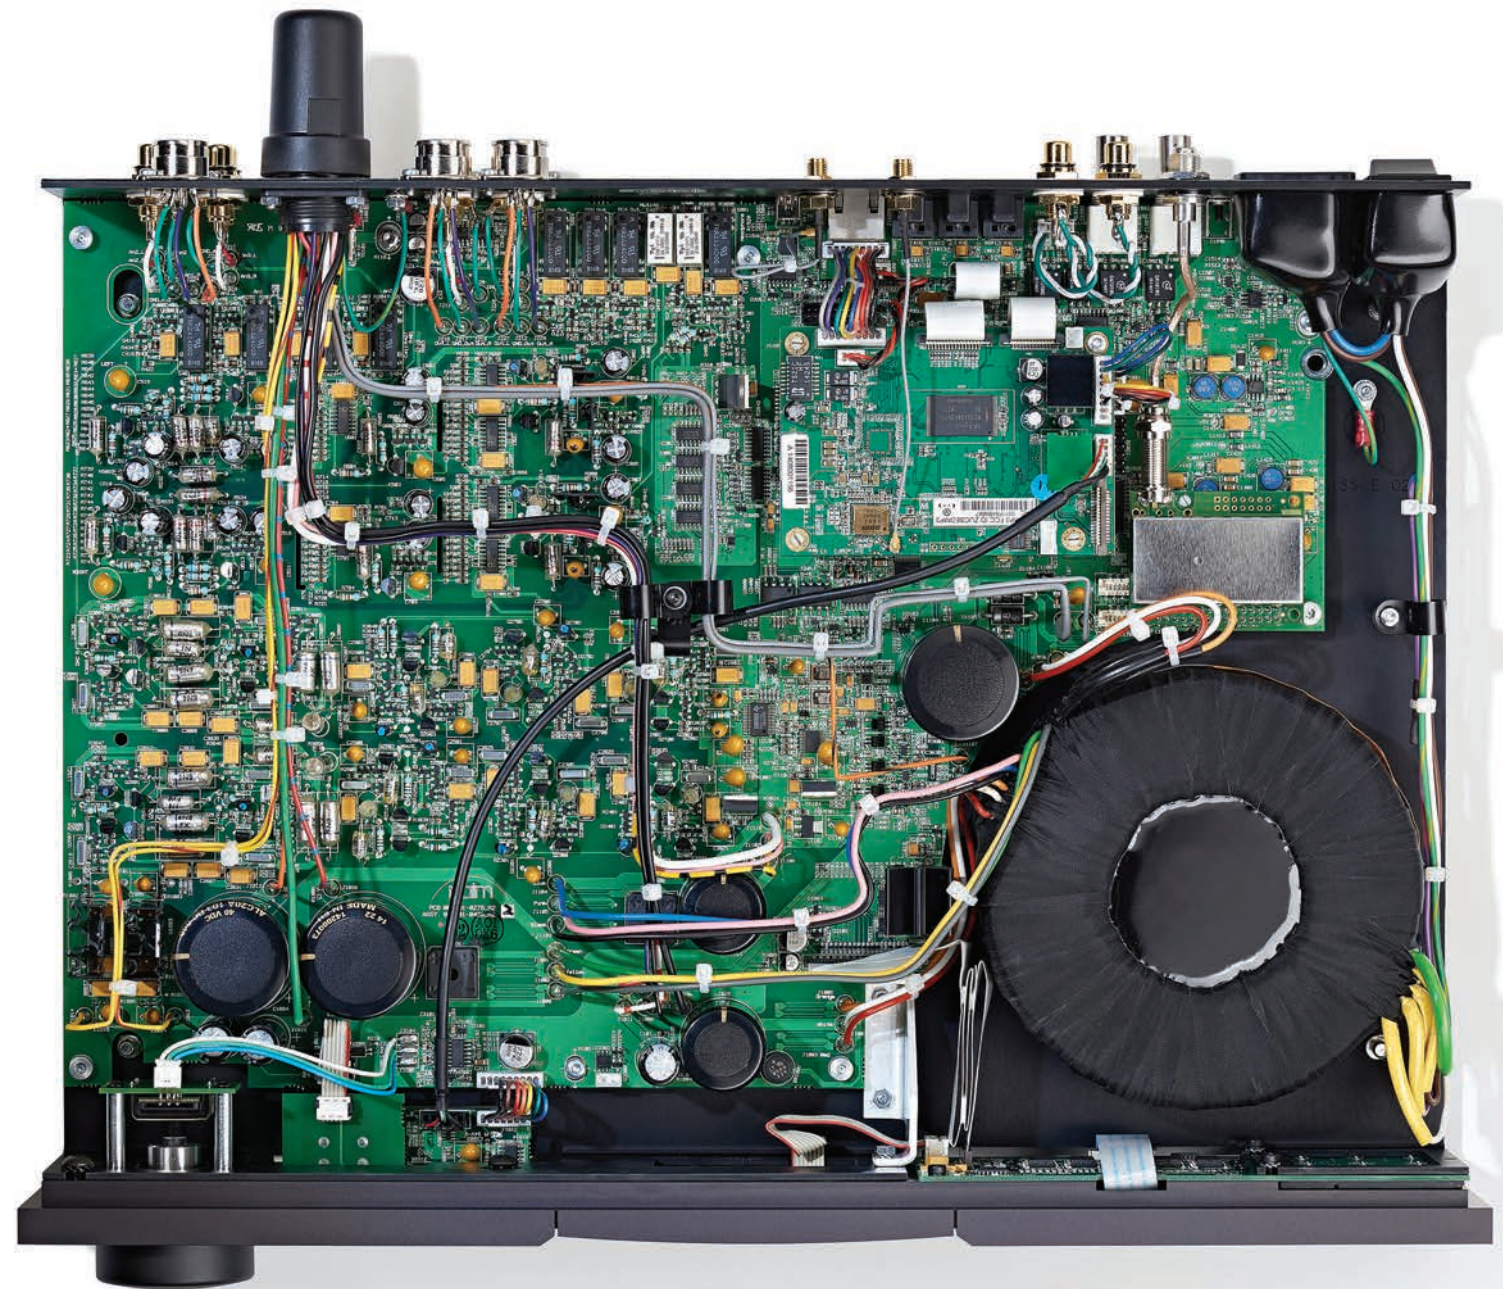

Pictured: The NAC-N 272 features a traditional Naim preamplifier section with high-quality hand-matched components.