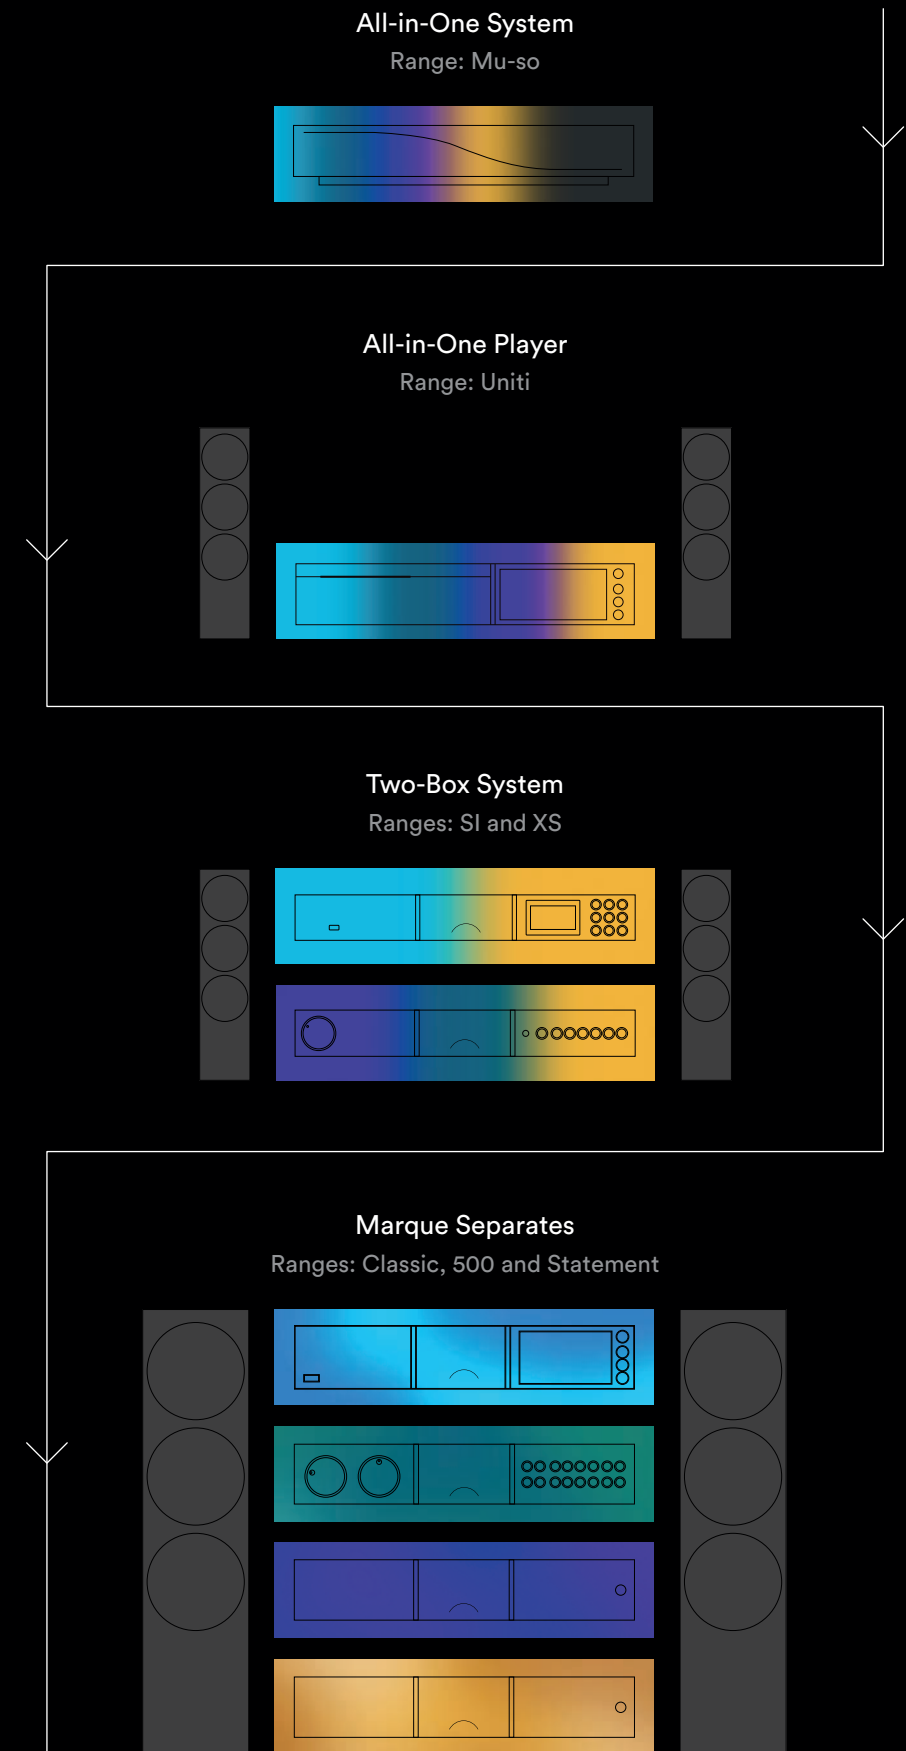

For those that crave more, the Uniti range of all-in-one players is the place to go. The series comprises three models that feature full Naim streaming functionality and amplifier stages inspired by our iconic NAIT designs ... just add speakers! For music lovers with large CD collections, the Uniti Star includes a CD player with ripping capability.

The next stage up in terms of musical performance is the move to a two-box system with the ND5 XS 2 network player or the CD5 SI CD player and one of Naim's legendary NAIT integrated amplifiers. It's the ticket to the kind of performance only separates can bring.

If the ND5 XS 2 gets you front seat access, then the ND 555 reference network player is the VIP pass to all

your favourite artists. It was designed and engineered for pure performance, and when partnered with separate pre/power amplifiers from our 500 or Statement series makes for a musical experience that is second to none.

From an all-in-one system to a full separates hi-fi, Naim's uncompromising attitude to engineering enables you to hear every single note as part of a whole, to go deeper into the music.

Source   Preamplifier   Power Amplifier   Power Supply   Loudspeakers