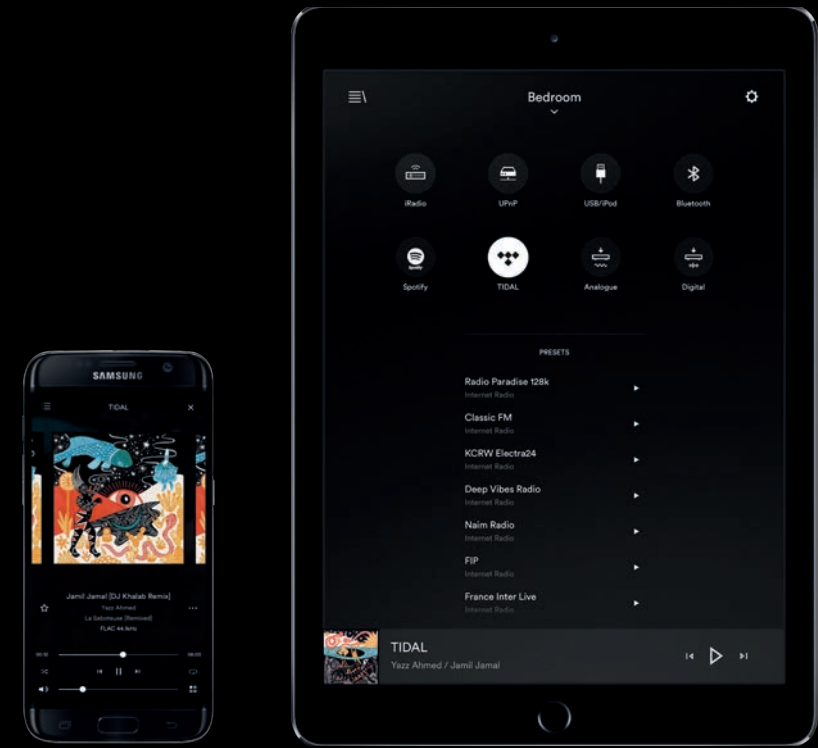

If you enjoy streaming from online sources, Naim's steadily evolving feature set will make the most of your music experience. Our dedicated network and all-in-one players, for example, now feature Apple AirPlay and Google's Chromecast built-in technology, which lets you stream music from hundreds of supported smartphone or tablet apps directly to your Naim system.

AirPlay and Chromecast built-in join a formidable set of connectivity features that include UPnP™ high-res streaming, Spotify® Connect, TIDAL, internet radio and Bluetooth® (aptX HD®) as well as conventional inputs.

Your gateway to this world is the Naim app for iOS and Android. Available to download free on your smartphone or tablet, it offers complete control of Naim streaming products with all the playback and browsing options you could wish for.

Naim App

We've long argued the case for simplicity: hi-fi that is easy to use will ultimately be more rewarding to live with. The Naim Audio app, available on iOS and Android devices, provides simple yet comprehensive control over all network-connected Naim components and your entire digital music collection. You can adjust the volume, skip, pause and play tracks, scroll through album art, browse metadata, create playlists and store favourite radio stations as presets.

UPnP™ Streaming

Stream music from a PC, Mac or network-attached storage in high-resolution, 'better than CD' quality.

Spotify Connect

Native support for Spotify® to stream millions of songs from your portable device.

TIDAL

The lossless streaming service is integrated into the system for an immersive, high-quality sound experience.

Chromecast built-In

(All Streamers - Mu-so, Uniti, Network Players)

A new addition is native support for Chromecast built-In. This smart new function creates a seamless link to hundreds of supported apps from your smartphone or tablet and streams directly to your Naim system.

Roon Ready

Roon transforms the experience of browsing music. Beautifully laid-out metadata is located automatically, then interconnected by links to build a surfable, searchable digital magazine about your music collection.

Internet Radio

Access thousands of internet radio stations and save your favourite presets for easy access.

Bluetooth

Pair with a Bluetooth device to instantly play your music. Also compatible with aptX for high-performance audio where supported by the device connecting to your system.

Qobuz

Coming Winter 2019/2020

AirPlay

Stream music from your iPhone, iPad or iPod touch or from iTunes and Apple Music.

USB

Play music from MP3 players or USB sticks.

Digital Input

Boost audio from digital sources such as TVs, set top boxes, CD players or games consoles.

Multiroom Ready

Play music between any combination of our streaming products, in up to five rooms of your home. Choose the same song in beat-perfect sync or play different music in different rooms all via the Naim App.

File Format Support

Play back lossless music files in WAV, FLAC, AIFF and ALAC format or stream MP3, AAC and Ogg Vorbis. DSD playback is also available for our range of Uniti, DAC, network players and streamers.

HDMI ARC (Uniti and Mu-so 2nd Generation)

The Uniti Atom, Uniti Star and Uniti Nova, plus the Mu-so 2nd Generation, all feature an HDMI ARC (Audio Return Channel) input, so you can easily connect your TV and experience audiophile sound quality from your favourite shows, movies and games. You can control volume from your TV's remote, too.

Wireless Updates

(Mu-so, Uniti and Network Players only)

Over-the-air updates via the Naim app will enable you to update your system at the touch of a button.