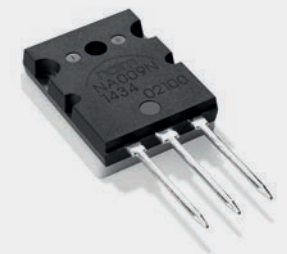

- > Seven regulated supply voltages.
- > Low resonance case with isolating feet
- > Massive transformer, 40% larger than that fitted to the XPS
- > Supplied with Power-Line mains cable as standard

NA009 – Small Chip, Big Difference