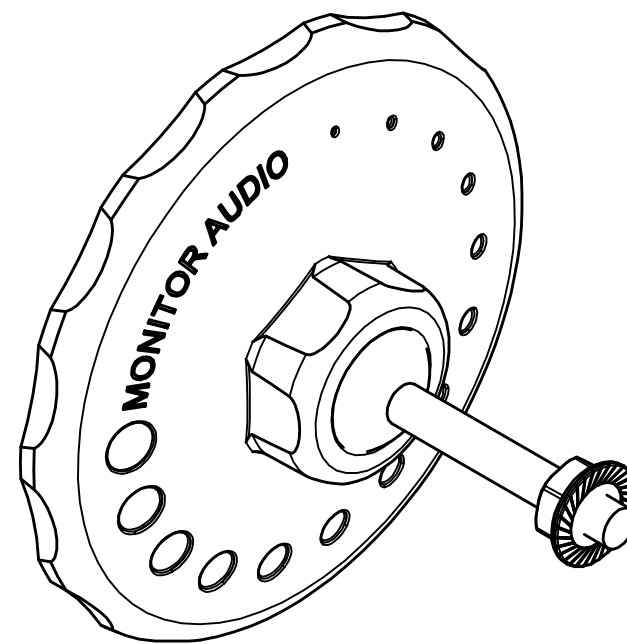

SHOWN WITH CEILING MOUNT ARM.

SHOWN WITH WALL MOUNT ARM.

DRAWING FOR REFERENCE ONLY

MASM - CUSTOMER DRAWING

RANGE: MASM 1G

© COPYRIGHT MONITOR AUDIO

12/10/2018